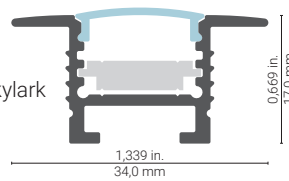

Example of use **RCL1500** - **3** - **36** - **30K** - **OPAL** - **120**

MODEL	FINISH	LENGTH	CCT	LENS	VOLTAGE
RCL1500	3 = ALU 5 = BLACK 0 = OTHER	12 = 12 inch (5W) 20 = 20 inch (8W) 24 = 24 inch (10W) 36 = 36 inch (16W) 48 = 48 inch (20W) 0 = OTHER	30K = 3000K 41K = 4100K	SPREAD CLEAR OPTIFLEX OPAL	120 = 120VAC non-dimm. 120D = 120VAC dimm. 240 = 240VAC non-dimm. CV = Constant voltage, 12V or 24V

Certifications

Finishes

Features

- Made in North America
- ALCOA 6063T-5 Aluminum
- Guideline for easy installation
- Dimmable (use Lutron CTCL-153P-Skylark or Diva)

Lenses